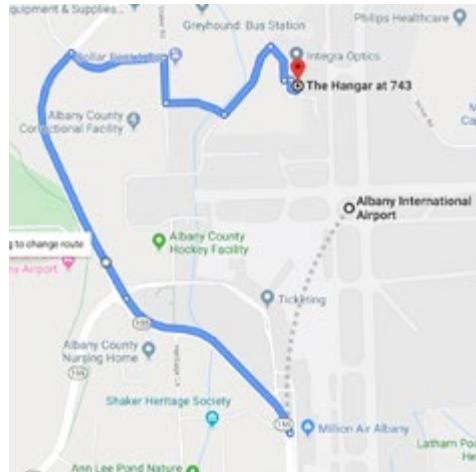

**743 Albany Shaker Road • Latham NY, 12110
(518) 633-1155 • warbirdfactory.com**

DIRECTIONS

Important note on directions:

Years ago Albany Shaker Road was redesigned and rerouted to create what's now known as "Old Albany Shaker Road" near the Albany International Airport. As a result, some businesses retained their "Albany Shaker Road" address for postal purposes but Navigation apps aren't accurate in getting you to an address like The Hangar at 743, 743 Albany Shaker Road, Latham NY, 12110.

The diagrams below represents the exact location of the Hangar (also the current address of Integra Optics, which WILL work with most navigation apps). The Hangar at 743 is accessible from both Albany Shaker Road, coming from the airport, as well as from the intersection of Route 7 where Albany Shaker ends across from Keeler Motor Car.

From Albany Shaker Road at Albany Airport

From Route 7 and Albany Shaker Road intersection at Keeler Motor Car

**Entrance to
The Hangar at 743**