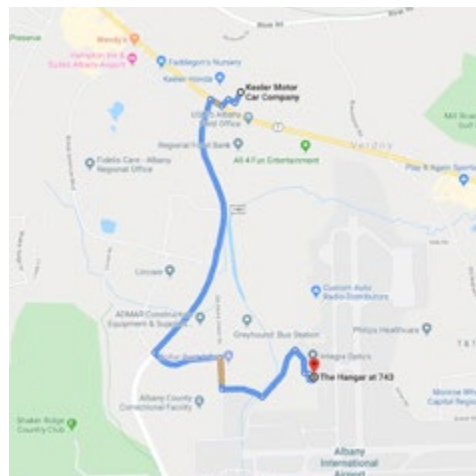

**743 Albany Shaker Road • Latham NY, 12110
(518) 633-1155 • warbirdfactory.com**

DIRECTIONS

Important note on directions:

Years ago Albany Shaker Road was redesigned and rerouted to create what's now known as "Old Albany Shaker Road" near the Albany International Airport. As a result, some businesses retained their "Albany Shaker Road" address for postal purposes but Navigation apps aren't accurate in getting you to an address like The Hangar at 743, 743 Albany Shaker Road, Latham NY, 12110.

The diagrams below represents the exact location of the Hangar (also the current address of Integra Optics, which WILL work with most navigation apps). The Hangar at 743 is accessible from both Albany Shaker Road, coming from the airport, as well as from the intersection of Route 7 where Albany Shaker ends across from Keeler Motor Car.

From Albany Shaker Road at Albany Airport

From Route 7 and Albany Shaker Road intersection at Keeler Motor Car

**Entrance to
The Hangar at 743**